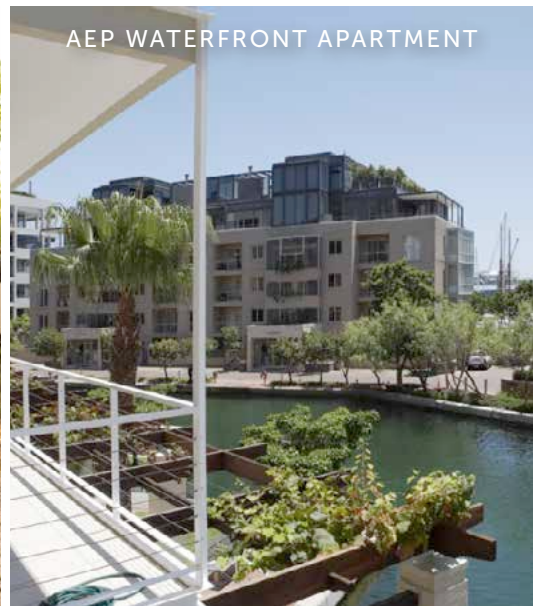

AEP WATERFRONT APARTMENT